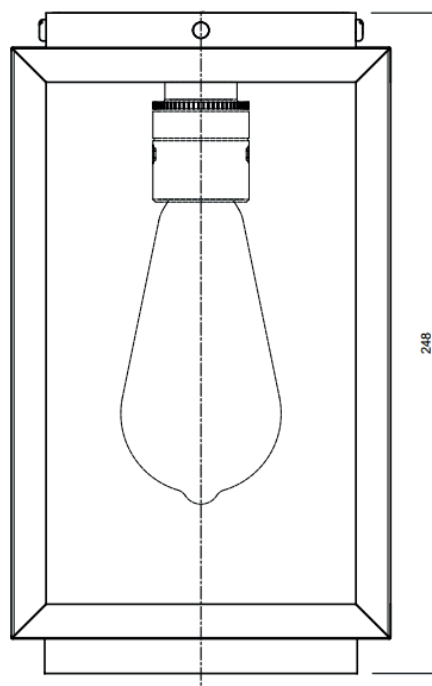

Name **VILLAGE-C**
 Number **N141**
 Collection **NAUTIC**

TEKNA

General

Location Indoor
 Main material Brass/ glass
 IP rating IP20
 Class .
 Bathroom zone Zone 3
 Voltage 230V
 Driver Required No
 Cable length (m) .
 Dimensions (mm/ W-H-D) 140-250-140
 Mounting method CEILING bracket
 Brut weight (kg) .
 Gross weight (kg) .
 Packing (mm / W-H-D) .
 Energy Efficiency % A

Lamp

Included
 Light source Caret squirrel cage
 Number of light sources 1
 Soket Type E27
 Bulb shape ST64
 Max Lamp Length 165 mm
 power consumption 7,7W
 Luminous Flux 350lm
 Colour Temp 2300K
 CRI >80
 Lifetime 25000hrs.
 Beam angle 360°