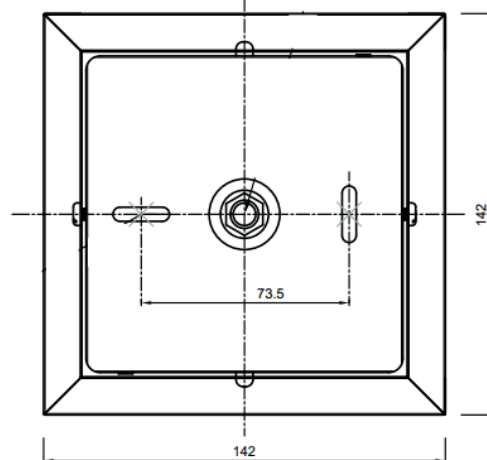

Electrical

Switched No
Battery No
Dimmible Yes
Dimming Range See dimming list
Dimming method Phase dimming
Supply Frequency 50/60Hz
Driver/Ballast Voltage 220-240V
Efficacy A