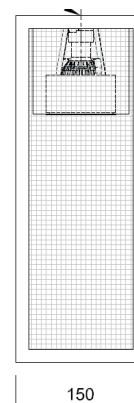

Finishes

■ Dark Bronze
■ Polished Chrome Plated Brass
■ Brushed Nickel Plated Brass