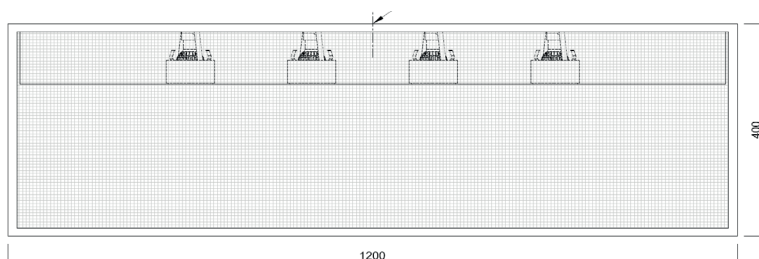

Lamp

Light source Soraa retrofit led
Number of light sources 4
Socket Type GU10
Bulb shape MR16
Max Lamp Length 54,5
power consumption 7,5W / 9,5W
Luminous Flux 390lm / 465lm
Colour Temp 2700K / 3000K
CRI 95
Lifetime 35000
Beam angle 10° / 25° / 36° / 60°

Included

Electrical

Switched .
Battery No
Dimmible Yes
Dimming Range <20% to 100%
Dimming method Phase dim
Supply Frequency 50Hz / 60Hz
Driver/Ballast Voltage 230Vac
Efficacy A