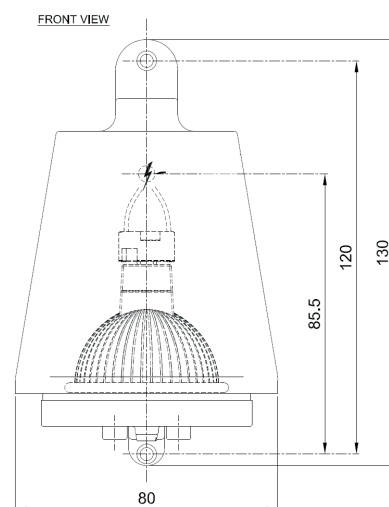

Name **SPREADERLIGHT 12V**  
 Number **N028**  
 Collection **NAUTIC**

**TEKNA**

## General

Location Indoor/outdoor  
 Main material Brass/glass  
 IP rating IP 44  
 Class II/III  
 Bathroom zone Zone 2  
 Voltage 12V ac/dc  
 Driver Required No  
 Cable length ( m ) Internal connection  
 Dimensions ( mm / W-H-D ) W80mm - H130mm - D85,5mm.  
 Mounting method Wall mounting  
 Brut weight (kg) 1,5  
 Gross weight (kg) 1  
 Packing (mm / W-H-D ) 180x150x90  
 Energy Efficiency % A

## Lamp

Included  
 Light source LED Soraa Vivid 12VMR16 GU5,3  
 Number of light sources .  
 Soket Type .  
 Bulb shape .  
 Max Lamp Length .  
 power consumption 9W  
 Luminous Flux 490lm  
 Colour Temp 3000K  
 CRI 95  
 Lifetime .  
 Beam angle .