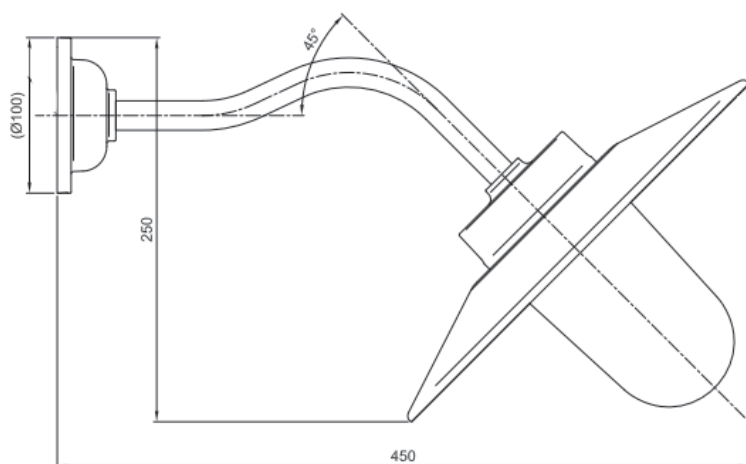

Name **QUAY LIGHT 45°**
Number **N078**
Collection **NAUTIC**

TEKNA

General

Location Outdoor
Main material copper/glass
IP rating IP44
Class .
Bathroom zone Zone 3
Voltage 230V
Driver Required No
Cable length (m) .
Dimensions (mm/ W-H-D) 310-360-450
Mounting method Wall bracket
Brut weight (kg) .
Gross weight (kg) .
Packing (mm / W-H-D) .
Energy Efficiency % A++

Lamp

Included
Light source Bulb
Number of light sources 1
Socket Type E27
Bulb shape A60
Max Lamp Length 110mm
power consumption 4W
Luminous Flux 470lm
Colour Temp 2700K
CRI 80
Lifetime 15000
Beam angle 360°