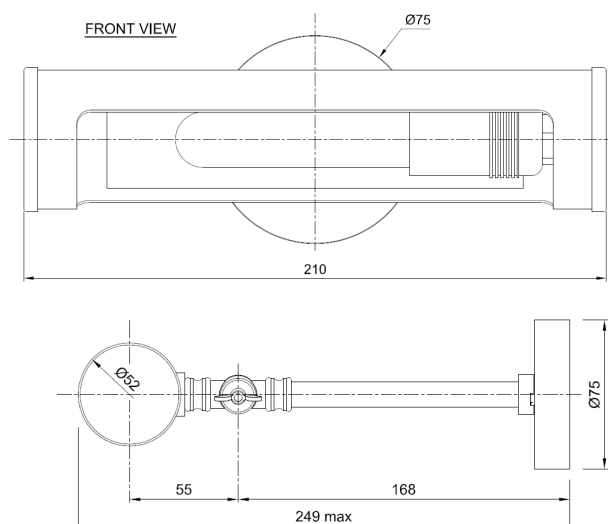

Name **PICTURE LIGHT SMALL**
 Number **N145**
 Collection **NAUTIC**

TEKNA

General

Location Indoor
 Main material Brass/glass
 IP rating IP20
 Class I
 Bathroom zone Zone 3
 Voltage 230V
 Driver Required Integrated
 Cable length (m) 0,15
 Dimensions (mm/ W-H-D) 210-115-249
 Mounting method Wall bracket
 Brut weight (kg) 1,5
 Gross weight (kg) 1
 Packing (mm / W-H-D) 370x270x160
 Energy Efficiency % A+

Lamp

Included
 Light source Filament LED
 Number of light sources 1
 Soket Type E14
 Bulb shape T25
 Max Lamp Length 115mm
 power consumption 4w
 Luminous Flux 260lm
 Colour Temp 2200k
 CRI 95
 Lifetime 25000
 Beam angle 360°