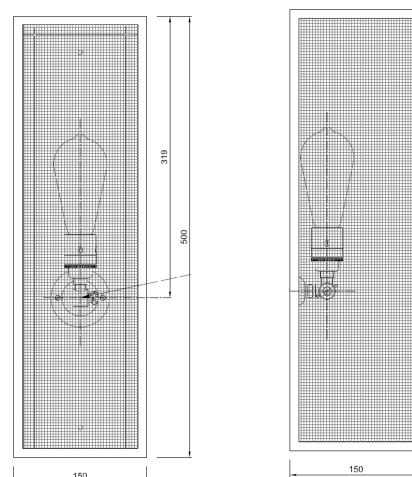

Lamp

Included
Light source Caret squirrel cage
Number of light sources 1
Soket Type E27
Bulb shape ST64
Max Lamp Length 165 mm
power consumption 7,7W
Luminous Flux 350lm
Colour Temp 2300K
CRI >80
Lifetime 25000hrs.
Beam angle 360°

FRONT VIEW

SIDE VIEW