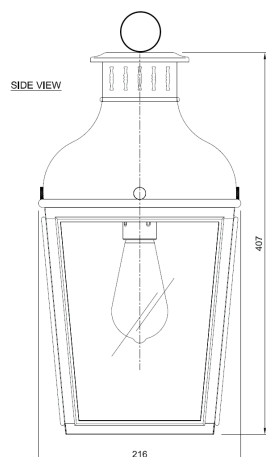

Electrical

Swiched No
Battery No
Dimmible Yes
Dimming Range See dimming list
Dimming method Phase dimming
Supply Frequency 50/60Hz
Driver/Ballast Voltage 220-240V
Efficacy A