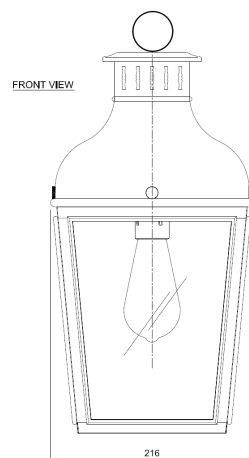

Name **MONTROSE SMALL PENDANT-C**
 Number **N150**
 Collection **NAUTIC**

TEKNA

General

Location Indoor/outdoor
 Main material Brass/glass
 IP rating IP43
 Class I
 Bathroom zone Zone 3
 Voltage 220-240V
 Driver Required No
 Cable length (m) Made to order
 Dimensions (mm/ W-H-D) 216x431x216
 Mounting method Suspension rod
 Brut weight (kg) 4
 Gross weight (kg) 2,5
 Packing (mm / W-H-D) 410x360x510
 Energy Efficiency % 0,78

Lamp

Included
 Light source Caret squirrel cage
 Number of light sources 1
 Soket Type E27
 Bulb shape ST64
 Max Lamp Length 165 mm
 power consumption 7,7W
 Luminous Flux 350lm
 Colour Temp 2300K
 CRI >80
 Lifetime 25000hrs.
 Beam angle 360°