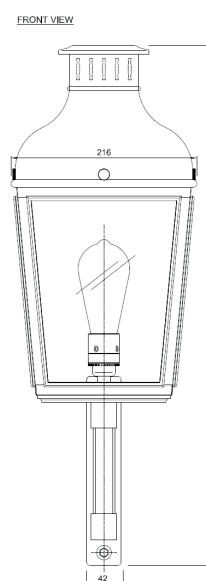

Name **MONTROSE SMALL ON BRACKET-C**
 Number **N155**
 Collection **NAUTIC**

TEKNA

General

Location Indoor/outdoor
 Main material Brass/glass
 IP rating IP43
 Class I
 Bathroom zone Zone 3
 Voltage 220-240V
 Driver Required No
 Cable length (m) 0,15
 Dimensions (mm/ W-H-D) 216-605-303
 Mounting method Wall bracket
 Brut weight (kg) 7
 Gross weight (kg) 6,5
 Packing (mm / W-H-D) 460x460x950
 Energy Efficiency % 0,78

Lamp

Included
 Light source Caret squirrel cage
 Number of light sources 1
 Soket Type E27
 Bulb shape ST64
 Max Lamp Length 165 mm
 power consumption 7,7W
 Luminous Flux 350lm
 Colour Temp 2300K
 CRI >80
 Lifetime 25000hrs.
 Beam angle 360°