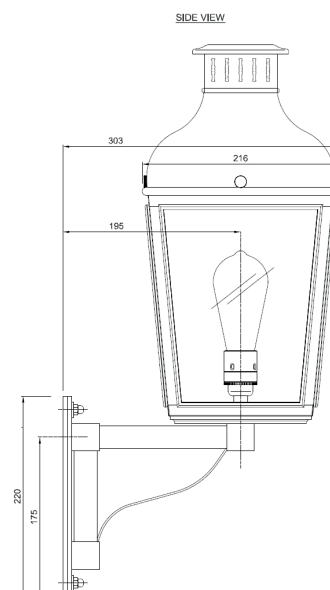

Electrical

Switched No
Battery No
Dimmible Yes
Dimming Range See dimming list
Dimming method Phase dimming
Supply Frequency 50/60Hz
Driver/Ballast Voltage 220-240V
Efficacy A