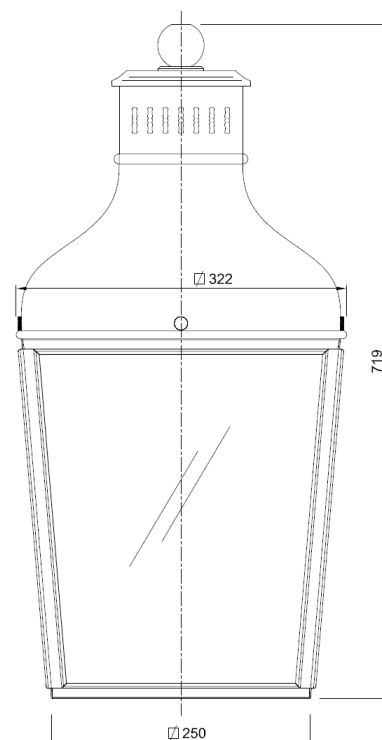

Name **MONTROSE PENDANT-C**
 Number **N151**
 Collection **NAUTIC**

TEKNA

General

Location Indoor/outdoor
 Main material Brass/glass
 IP rating IP43
 Class I
 Bathroom zone Zone 3
 Voltage 220-240V
 Driver Required No
 Cable length (m) Made to order
 Dimensions (mm/ W-H-D) 322x719x322
 Mounting method Suspension rod
 Brut weight (kg) 7
 Gross weight (kg) 6,5
 Packing (mm / W-H-D) 460x460x950
 Energy Efficiency % 0,78

Lamp

Included
 Light source Caret squirrel cage
 Number of light sources 1
 Soket Type E27
 Bulb shape ST64
 Max Lamp Length 165 mm
 power consumption 7,7W
 Luminous Flux 350lm
 Colour Temp 2300K
 CRI >80
 Lifetime 25000hrs.
 Beam angle 360°