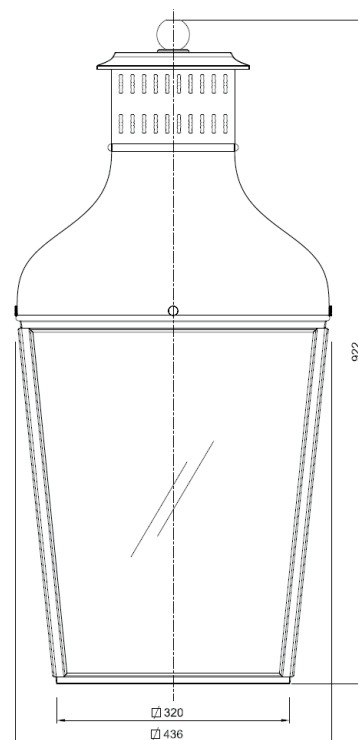

Name **MONTROSE LARGE PENDANT-C**
 Number **N153**
 Collection **NAUTIC**

TEKNA

General

Location Indoor/outdoor
 Main material Brass/glass
 IP rating IP43
 Class I
 Bathroom zone Zone 3
 Voltage 220-240V
 Driver Required No
 Cable length (m) Made to order
 Dimensions (mm/ W-H-D) 436-922-436
 Mounting method Suspension rod
 Brut weight (kg) 13
 Gross weight (kg) 11
 Packing (mm / W-H-D) 460x460x950
 Energy Efficiency % 0,78

Lamp

Included
 Light source Caret squirrel cage
 Number of light sources 4
 Soket Type E27
 Bulb shape ST64
 Max Lamp Length 165 mm
 power consumption 7,7W
 Luminous Flux 350lm
 Colour Temp 2300K
 CRI >80
 Lifetime 25000hrs.
 Beam angle 360°