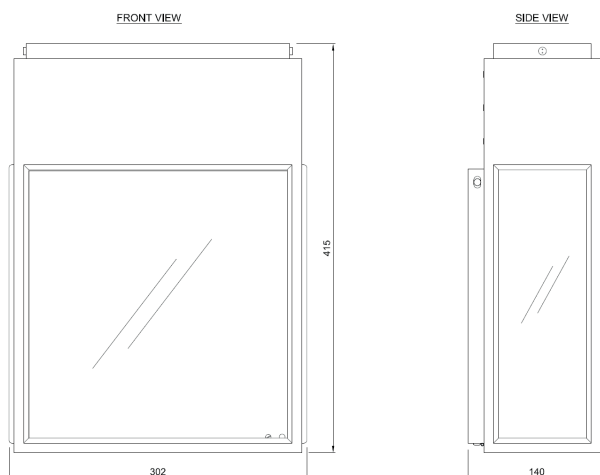

Lamp

Included
Light source Xicato COB LED 16W
Number of light sources .
Socket Type .
Bulb shape .
Max Lamp Length .
power consumption 7,2W
Luminous Flux .
Colour Temp 2700K
CRI 90
Lifetime .
Beam angle .