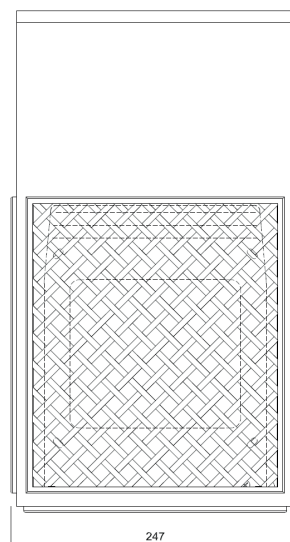

Finishes

Dark bronze

FRONT VIEW