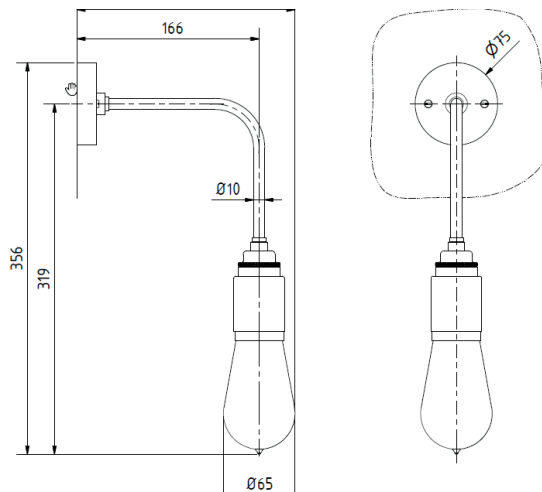

Name **LOOE-C**
 Number **N166**
 Collection **NAUTIC**

TEKNA

General

Location Indoor
 Main material Brass
 IP rating IP20
 Class I
 Bathroom zone Zone 3
 Voltage 220-240V
 Driver Required No
 Cable length (m)
 Dimensions (mm/ W-H-D) W75-H370-D185
 Mounting method Wall bracket
 Brut weight (kg) 1
 Gross weight (kg) 0,5
 Packing (mm / W-H-D) 370x270x160
 Energy Efficiency % 0,78

Lamp

Included
 Light source Caret squirrel cage
 Number of light sources 1
 Soket Type E27
 Bulb shape ST64
 Max Lamp Length 165 mm
 power consumption 7,7W
 Luminous Flux 350lm
 Colour Temp 2300K
 CRI >80
 Lifetime 25000hrs.
 Beam angle 360°