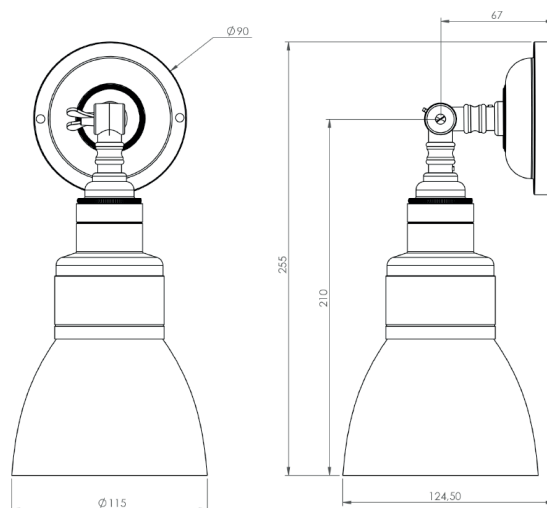

Name **LOFT ON BOX**
Number **N085**
Collection **NAUTIC**

TEKNA

General

Location Indoor
Main material Aluminium/brass
IP rating IP20
Class I
Bathroom zone Zone 3
Voltage 230V
Driver Required Integrated
Cable length (m) 0,15
Dimensions (mm/ W-H-D) W115-H255-D125
Mounting method .
Brut weight (kg) 1,5
Gross weight (kg) 1
Packing (mm / W-H-D) 165x160x410
Energy Efficiency % A

Lamp

Included
Light source Xicato COB LED 16W
Number of light sources 1
Socket Type E27
Bulb shape .
Max Lamp Length .
power consumption 16w
Luminous Flux 1000lm
Colour Temp 2700K /3000K
CRI 95
Lifetime 50000
Beam angle .