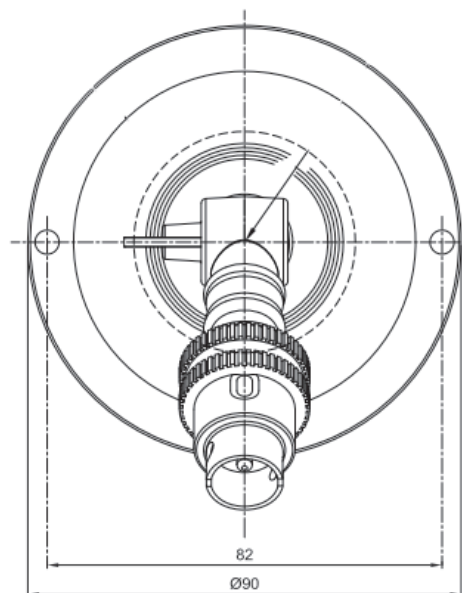

Name **LILLEY SPOT ON BOX**
 Number **N035**
 Collection **NAUTIC**

TEKNA

General

Location	Indoor
Main material	Brass
IP rating	IP20
Class	.
Bathroom zone	Zone 3
Voltage	230V
Driver Required	Integrated
Cable length (m)	.
Dimensions (mm/ W-H-D)	90-185-90
Mounting method	CEILING bracket
Brut weight (kg)	.
Gross weight (kg)	.
Packing (mm / W-H-D)	.
Energy Efficiency %	A

Lamp

Light source	Spot
Number of light sources	1
Socket Type	B15D
Bulb shape	AR70
Max Lamp Length	48mm
power consumption	7W
Luminous Flux	380lm
Colour Temp	2700K/3000K
CRI	80
Lifetime	35000
Beam angle	40°