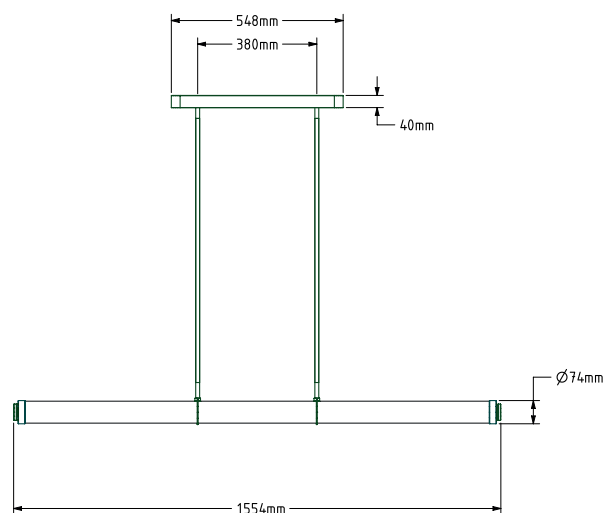

Name **KEMBLEFORD PENDANT**
 Number **N176**
 Collection **ARTON**

TEKNA

General

Location Indoor
 Main material Brass/glass
 IP rating IP20
 Class I
 Bathroom zone Zone 3
 Voltage 230v
 Driver Required Integrated
 Cable length (m) Made to order
 Dimensions (mm/ W-H-D) 1554-74-height Made to order
 Mounting method Suspension rod
 Brut weight (kg) .
 Gross weight (kg) .
 Packing (mm / W-H-D) 1554x74
 Energy Efficiency % A

Lamp

Included
 Light source LED Ribon Stripes
 Number of light sources 1
 Soket Type .
 Bulb shape TUBULARPROFILE
 Max Lamp Length .
 power consumption 52,5w
 Luminous Flux 4540lm
 Colour Temp 2700k
 CRI 96
 Lifetime 30000h
 Beam angle 180°