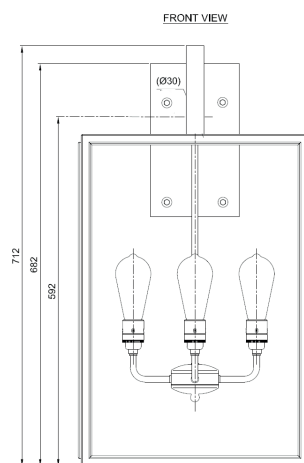

Name **ILFORD WALL LARGE-C**
 Number **N110**
 Collection **NAUTIC**

TEKNA

General

Location Indoor/outdoor
 Main material Brass/glass
 IP rating IP43
 Class I
 Bathroom zone Zone 3
 Voltage 220-240V
 Driver Required No
 Cable length (m)
 Dimensions (mm/ W-H-D) W395-H737-D527
 Mounting method Wall bracket
 Brut weight (kg) 24
 Gross weight (kg) 14
 Packing (mm / W-H-D) 535x535x770
 Energy Efficiency % 0,78

Lamp

Included
 Light source Caret squirrel cage
 Number of light sources 4
 Soket Type E27
 Bulb shape ST64
 Max Lamp Length 165 mm
 power consumption 7,7W
 Luminous Flux 350lm
 Colour Temp 2300K
 CRI >80
 Lifetime 25000hrs.
 Beam angle 360°