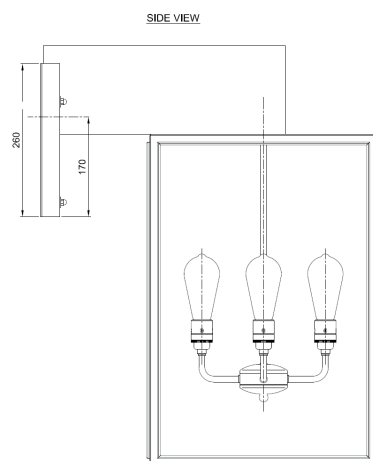

Electrical

Switched No
Battery No
Dimmible Yes
Dimming Range See dimming list
Dimming method Phase dimming
Supply Frequency 50/60Hz
Driver/Ballast Voltage 220-240V
Efficacy A