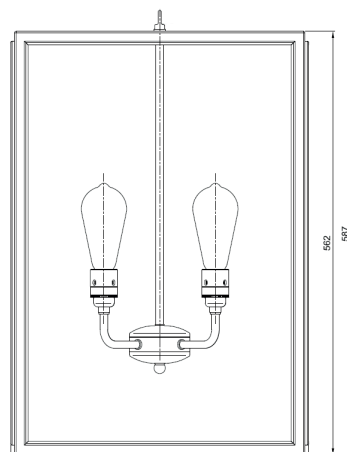

Lamp

Included
Light source Caret squirrel cage
Number of light sources 4
Soket Type E27
Bulb shape ST64
Max Lamp Length 165 mm
power consumption 7,7W
Luminous Flux 350lm
Colour Temp 2300K
CRI >80
Lifetime 25000hrs.
Beam angle 360°

FRONT VIEW