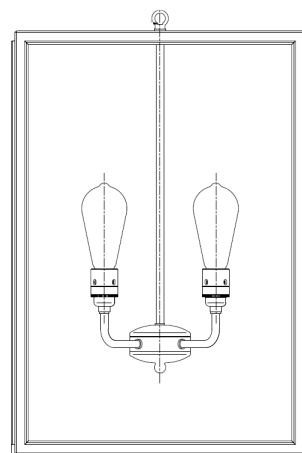

Electrical

Switched No
Battery No
Dimmible Yes
Dimming Range See dimming list
Dimming method Phase dimming
Supply Frequency 50/60Hz
Driver/Ballast Voltage 220-240V
Efficacy A

SIDE VIEW