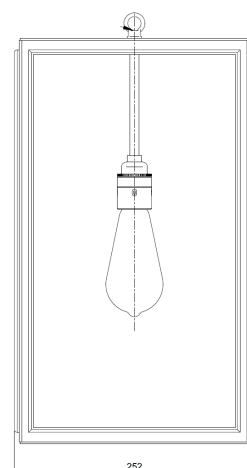

Electrical

Switched No
Battery No
Dimmible Yes
Dimming Range See dimming list
Dimming method Phase dimming
Supply Frequency 50/60Hz
Driver/Ballast Voltage 220-240V
Efficacy A