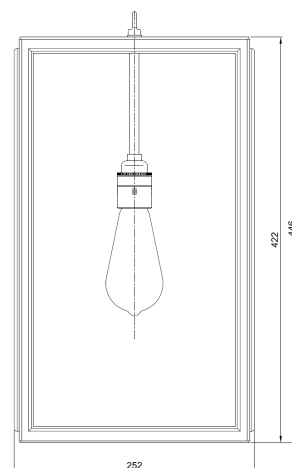

## General

Location Indoor  
Main material Brass/glass  
IP rating IP20  
Class I  
Bathroom zone Zone 3  
Voltage 220-240V  
Driver Required No  
Cable length ( m ) Made to order  
Dimensions ( mm/ W-H-D ) W252-h446-D252  
Mounting method Suspension rod  
Brut weight (kg) 4  
Gross weight (kg) 5  
Packing (mm / W-H-D) 460x460x950  
Energy Efficiency % 0,78

## Lamp

Included  
Light source Caret squirrel cage  
Number of light sources 1  
Socket Type E27  
Bulb shape ST64  
Max Lamp Length 165 mm  
power consumption 7,7W  
Luminous Flux 350lm  
Colour Temp 2300K  
CRI >80  
Lifetime 25000hrs.  
Beam angle 360°