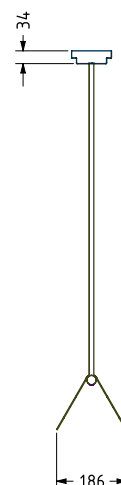

Finishes

- Dark Bronze
- Sateen Brass
- Distressed Brass