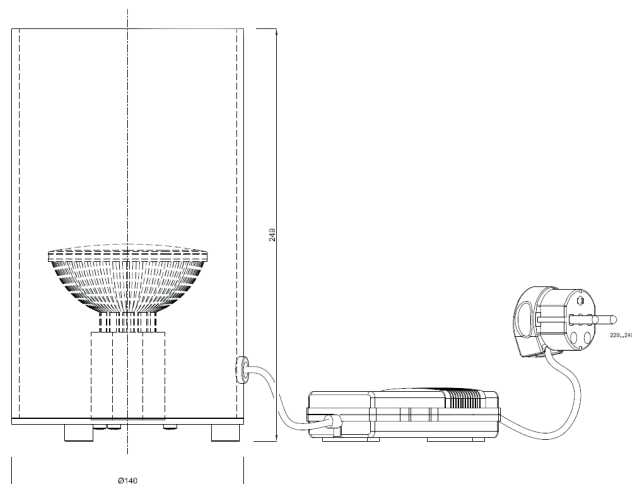

Name **FLOOR OD**
 Number **N160**
 Collection **ARTON**

TEKNA

General

Location Indoor
 Main material Brass/glass
 IP rating IP20
 Class I
 Bathroom zone Zone 3
 Voltage 230V
 Driver Required Integrated
 Cable length (m) 2
 Dimenstions (mm/ W-H-D) .
 Mounting method Standing alone
 Brut weight (kg) 1.7
 Gross weight (kg) 1.3
 Packing (mm / W-H-D) 160x160x40
 Energy Efficiency % A

Lamp Included

Light source retrofit led
 Number of light sources 1
 Soket Type E27
 Bulb shape Par 30
 Max Lamp Length .
 power consumption 9W
 Luminous Flux 760lm
 Colour Temp 3000k
 CRI 89
 Lifetime 40000h
 Beam angle 60°