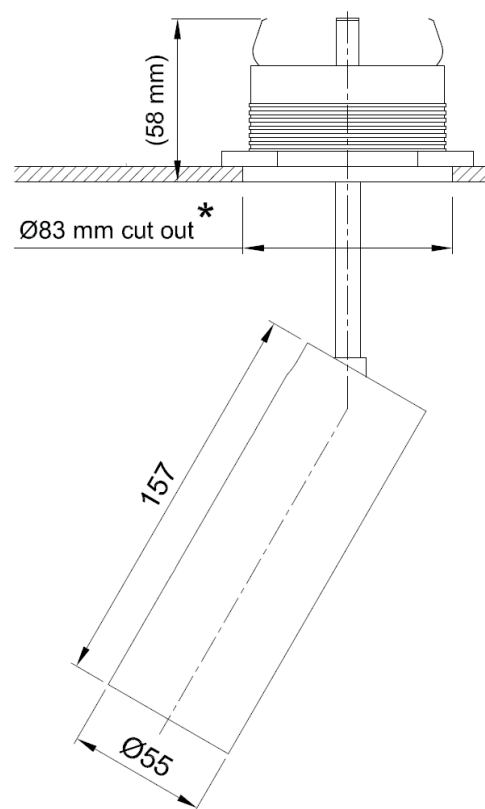

Name **FLATSPOT 6 TRIMLESS GU10 - LED**  
 Number **F023**  
 Collection **FLATSPOT**

**TEKNA**

## General

Location Indoor  
 Main material Aluminum alloy  
 IP rating IP20  
 Class I  
 Bathroom zone Zone 3  
 Voltage 230Vac  
 CC 0,04A / 0,05A  
 Driver Required No  
 Cable length ( m ) 0,2  
 Dimenstions ( mm/ W-H-D ) .  
 Mounting method Ceiling installation kit  
 Brut weight (kg) 0.500  
 Gross weight (kg) 0.400  
 Packing (mm / W-H-D ) 330x100x100  
 Energy Efficiency % .

## Lamp

Light source Soraa retrofit led  
 Number of light sources 1  
 Soket Type GU10  
 Bulb shape MR16  
 Max Lamp Length 54,5  
 power consumption 7,5W / 9,5W  
 Luminous Flux 390lm / 465lm  
 Colour Temp 2700k / 3000k  
 CRI 95  
 Lifetime 35000  
 Beam angle 10°+ snap / 25° / 36° / 60°