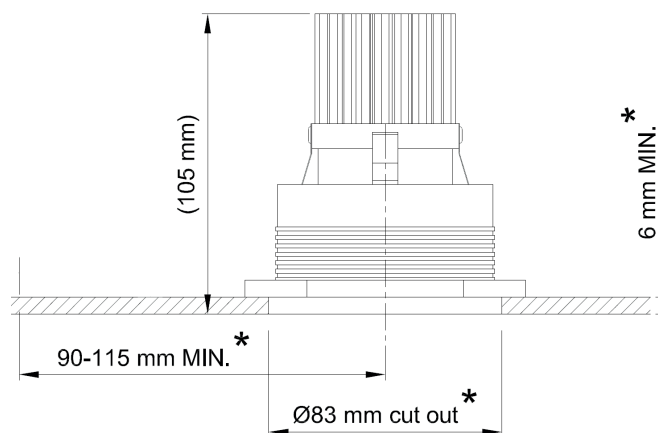

Name **FLATSPOT 2 TRIM CITIZEN**
 Number **F013**
 Collection **FLATSPOT**

TEKNA

General

Location Indoor
 Main material Aluminum alloy
 IP rating IP20
 Class III
 Bathroom zone Zone 3
 Voltage 35Vdc
 CC 350mA CC
 Driver Required Yes
 Cable length (m) 0,2
 Dimenstions (mm/ W-H-D) .
 Mounting method Ceiling installation kit
 Brut weight (kg) 0.300
 Gross weight (kg) 0.200
 Packing (mm / W-H-D) 160x110x90
 Energy Efficiency % .

Lamp

Light source Citizen COB
 Number of light sources 1
 Soket Type .
 Bulb shape Tekna led engine
 Max Lamp Length .
 power consumption 12w
 Driver-Luminous Flux 600 lm
 Colour Temp 2700K / 3000K
 CRI 97
 Lifetime 25000
 Beam angle 60.