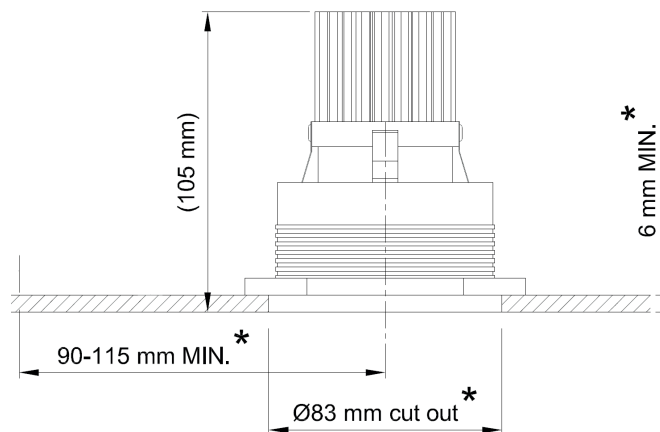

Name **FLATSPOT 1 TRIM GU10 - LED**
 Number **F008**
 Collection **FLATSPOT**

TEKNA

General

Location Indoor
 Main material Aluminum alloy
 IP rating IP20
 Class I
 Bathroom zone Zone 3
 Voltage 230Vac
 CC 0,04A / 0,05A
 Driver Required No
 Cable length (m) 0,2
 Dimenstions (mm/ W-H-D) .
 Mounting method Ceiling installation kit
 Brut weight (kg) 0.300
 Gross weight (kg) 0.200
 Packing (mm / W-H-D) 160x110x90
 Energy Efficiency % .

Lamp

Light source Soraa retrofit led
 Number of light sources 1
 Soket Type GU10
 Bulb shape MR16
 Max Lamp Length 54,5
 power consumption 7,5W / 9,5W
 Luminous Flux 390lm / 465lm
 Colour Temp 2700k / 3000k
 CRI 95
 Lifetime 35000
 Beam angle 10° / 25° / 36° / 60°