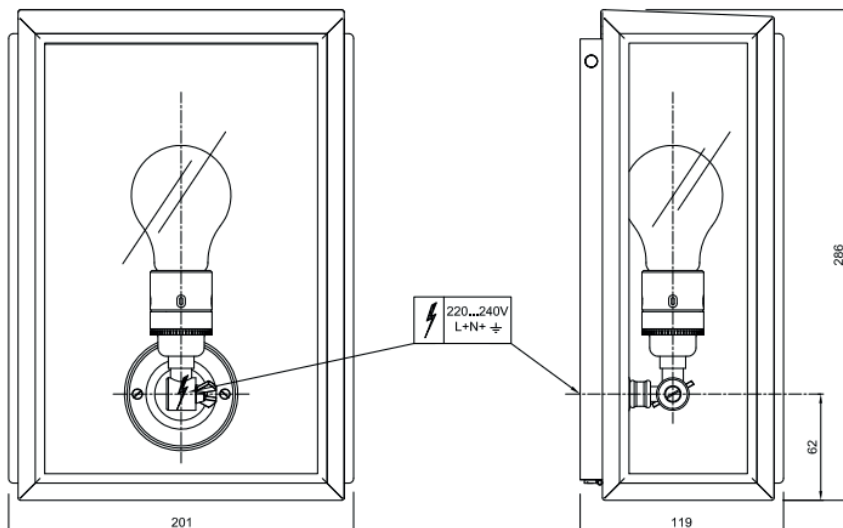

Name **ESSEX SMALL**
 Number **N097**
 Collection **NAUTIC**

TEKNA

General

Location Indoor/Outdoor
 Main material Brass/glass
 IP rating IP44
 Class .
 Bathroom zone Zone 3
 Voltage 230V
 Driver Required No
 Cable length (m) .
 Dimensions (mm/ W-H-D) 201-286-119
 Mounting method Wall mounted
 Brut weight (kg) .
 Gross weight (kg) .
 Packing (mm / W-H-D) .
 Energy Efficiency % A++

Lamp

Light source Bulb
 Number of light sources 1
 Soket Type E27
 Bulb shape A60
 Max Lamp Length 110mm
 power consumption 4W
 Luminous Flux 470lm
 Colour Temp 2700K
 CRI 80
 Lifetime 15000
 Beam angle 360°