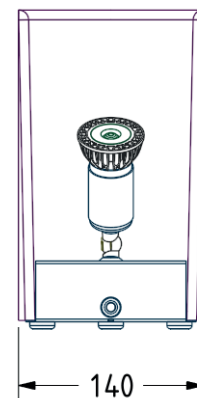

Name **COOMBE**
 Number **N174**
 Collection **FLATSPOT**

TEKNA

General

Location Indoor
 Main material Brass
 IP rating IP20
 Class I
 Bathroom zone Zone 3
 Voltage 230Vac
 CC 0,04A / 0,05A
 Driver Required No
 Cable length (m) 2
 Dimension (mm / W-H-D)
 Mounting method Standing alone
 Brut weight (kg)
 Gross weight (kg)
 Packing (mm / W-H-D)
 Energy Efficiency %

Lamp

Light source Soraa retrofit led
 Number of light sources 1
 Soker Type GU10
 Bulb shape MR16
 Max Lamp Length 54,5
 power consumption 7,5W / 9,5W
 Luminous Flux 390lm / 465lm
 Colour Temp 2700k / 3000k
 CRI 95
 Lifetime 35000
 Beam angle 10°+ snap / 25° / 36° / 60°