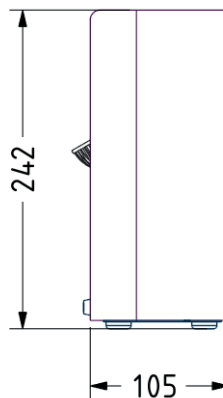

Name **COOMBE**
 Number **N174**
 Collection **FLATSPOT**

TEKNA

General

Location Indoor
 Main material Brass
 IP rating IP20
 Class I
 Bathroom zone Zone 3
 Voltage 230Vac
 CC 0,04A / 0,05A
 Driver Required No
 Cable length (m) 2
 Dimension (mm / W-H-D)
 Mounting method Standing alone
 Brut weight (kg)
 Gross weight (kg)
 Packing (mm / W-H-D)
 Energy Efficiency %

Lamp

Light source Soraa retrofit led
 Number of light sources 1
 Soker Type GU10
 Bulb shape MR16
 Max Lamp Length 54,5
 power consumption 7,5W / 9,5W
 Luminous Flux 390lm / 465lm
 Colour Temp 2700k / 3000k
 CRI 95
 Lifetime 35000
 Beam angle 10°+ snap / 25° / 36° / 60°