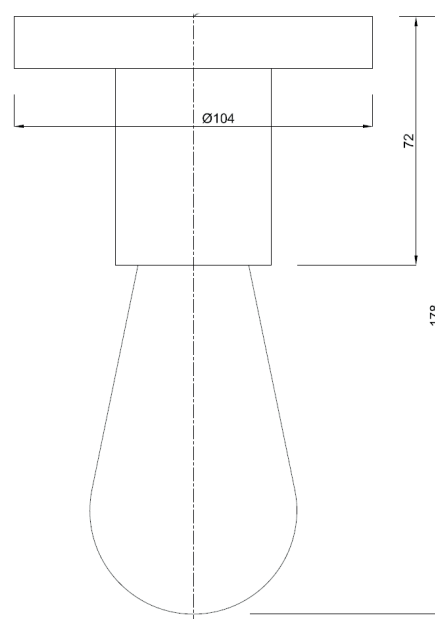

## General

Location Indoor  
Main material Brass/glass  
IP rating IP20  
Class .  
Bathroom zone Zone 3  
Voltage 230V  
Driver Required No  
Cable length ( m ) .  
Dimensions ( mm/ W-H-D ) 104-201-104  
Mounting method CEILING bracket  
Brut weight (kg) .  
Gross weight (kg) .  
Packing (mm / W-H-D) .  
Energy Efficiency % A

## Lamp

Included  
Light source Caret squirrel cage  
Number of light sources 1  
Soket Type E27  
Bulb shape ST64  
Max Lamp Length 165 mm  
power consumption 7,7W  
Luminous Flux 350lm  
Colour Temp 2300K  
CRI >80  
Lifetime 25000hrs.  
Beam angle 360°