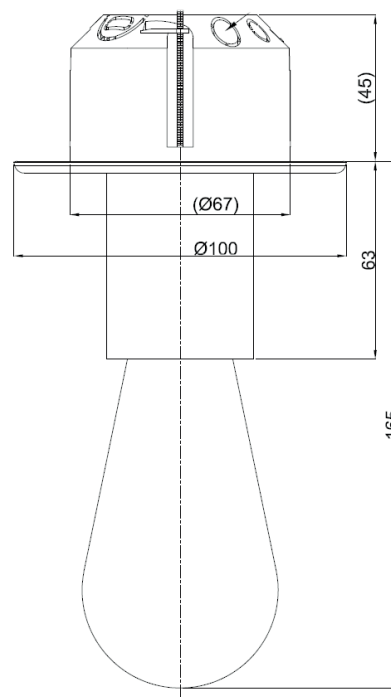

Name **COD-C**
 Number **N126**
 Collection **NAUTIC**

TEKNA

General

Location Indoor
 Main material Brass/glass
 IP rating IP20
 Class .
 Bathroom zone Zone 3
 Voltage 230V
 Driver Required No
 Cable length (m) .
 Dimensions (mm/ W-H-D) 100-186-100
 Mounting method CEILING bracket
 Brut weight (kg) .
 Gross weight (kg) .
 Packing (mm / W-H-D) .
 Energy Efficiency % A

Lamp

Included
 Light source Caret squirrel cage
 Number of light sources 1
 Soket Type E27
 Bulb shape ST64
 Max Lamp Length 165 mm
 power consumption 7,7W
 Luminous Flux 350lm
 Colour Temp 2300K
 CRI >80
 Lifetime 25000hrs.
 Beam angle 360°