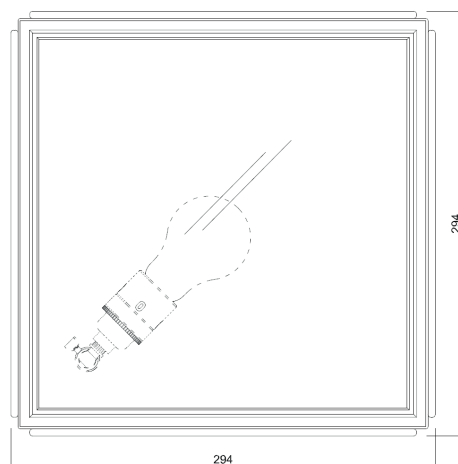

Name **CHESLEA MEDIUM**
Number **N003**
Collection **NAUTIC**

TEKNA

General

Location Indoor
Main material Brass/glass
IP rating IP40
Class .
Bathroom zone Zone 3
Voltage 230V
Driver Required No
Cable length (m) .
Dimensions (mm/ W-H-D) 294-145-294
Mounting method CEILING bracket
Brut weight (kg) .
Gross weight (kg) .
Packing (mm / W-H-D) .
Energy Efficiency % A++

Lamp

Light source Bulb
Number of light sources 1
Socket Type E27
Bulb shape A60
Max Lamp Length 110mm
power consumption 4W
Luminous Flux 470lm
Colour Temp 2700K
CRI 80
Lifetime 15000
Beam angle 360°

Electrical