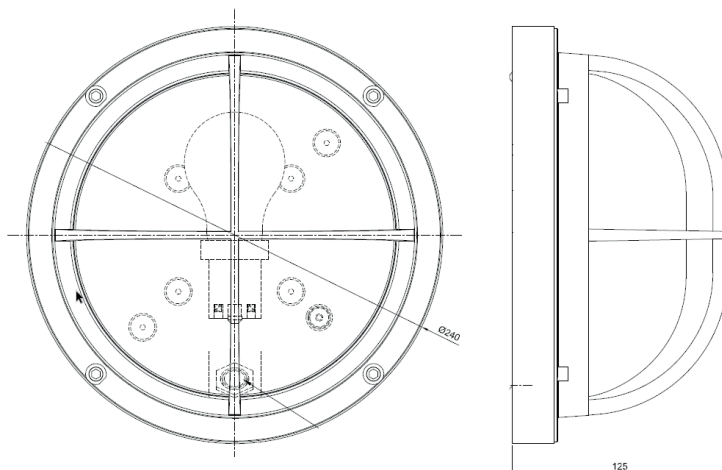

Name **CAPE CORNWALL**
 Number **N098**
 Collection **NAUTIC**

TEKNA

General

Location Indoor/Outdoor
 Main material Brass/glass
 IP rating IP54
 Class .
 Bathroom zone Zone 3
 Voltage 230V
 Driver Required No
 Cable length (m) .
 Dimensions (mm/ W-H-D) 240-240-125
 Mounting method Wall mounted
 Brut weight (kg) .
 Gross weight (kg) .
 Packing (mm / W-H-D) .
 Energy Efficiency % A++

Lamp

Light source Bulb
 Number of light sources 1
 Soket Type E27
 Bulb shape A60
 Max Lamp Length 110mm
 power consumption 4W
 Luminous Flux 470lm
 Colour Temp 2700K
 CRI 80
 Lifetime 15000
 Beam angle 360°