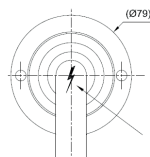

Name **BUTTERFLY 90°**
 Number **N081**
 Collection **NAUTIC**

TEKNA

General

Location Outdoor
 Main material .
 IP rating IP44
 Class .
 Bathroom zone Zone 3
 Voltage 230V
 Driver Required No
 Cable length (m) .
 Dimensions (mm/ W-H-D) 176-352-231
 Mounting method Wall bracket
 Brut weight (kg) .
 Gross weight (kg) .
 Packing (mm / W-H-D) .
 Energy Efficiency % A++

Lamp

Light source Bulb
 Number of light sources 1
 Soket Type E27
 Bulb shape A60
 Max Lamp Length 110mm
 power consumption 4W
 Luminous Flux 470lm
 Colour Temp 2700K
 CRI 80
 Lifetime 15000
 Beam angle 360°