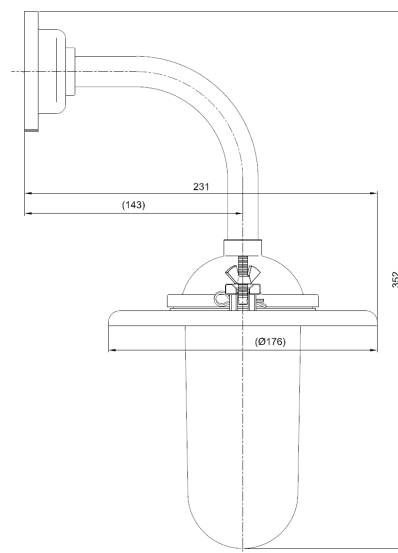

Name **BUTTERFLY 90°**
 Number **N081**
 Collection **NAUTIC**

TEKNA

General

Location Outdoor
 Main material .
 IP rating IP44
 Class .
 Bathroom zone Zone 3
 Voltage 230V
 Driver Required No
 Cable length (m) .
 Dimensions (mm/ W-H-D) 176-352-231
 Mounting method Wall bracket
 Brut weight (kg) .
 Gross weight (kg) .
 Packing (mm / W-H-D) .
 Energy Efficiency % A++

Lamp

Light source Bulb
 Number of light sources 1
 Soket Type E27
 Bulb shape A60
 Max Lamp Length 110mm
 power consumption 4W
 Luminous Flux 470lm
 Colour Temp 2700K
 CRI 80
 Lifetime 15000
 Beam angle 360°