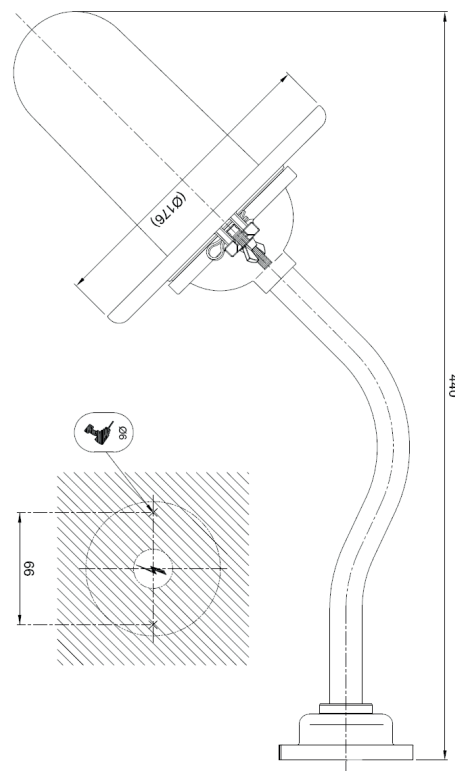

Name **BUTTERFLY 45°**
 Number **N081**
 Collection **NAUTIC**

TEKNA

General

Location Outdoor
 Main material .
 IP rating IP44
 Class .
 Bathroom zone Zone 3
 Voltage 230V
 Driver Required No
 Cable length (m) .
 Dimensions (mm/ W-H-D) 176-234-440
 Mounting method Wall bracket
 Brut weight (kg) .
 Gross weight (kg) .
 Packing (mm / W-H-D) .
 Energy Efficiency % A++

Lamp

Light source Bulb
 Number of light sources 1
 Soket Type E27
 Bulb shape A60
 Max Lamp Length 110mm
 power consumption 4W
 Luminous Flux 470lm
 Colour Temp 2700K
 CRI 80
 Lifetime 15000
 Beam angle 360°