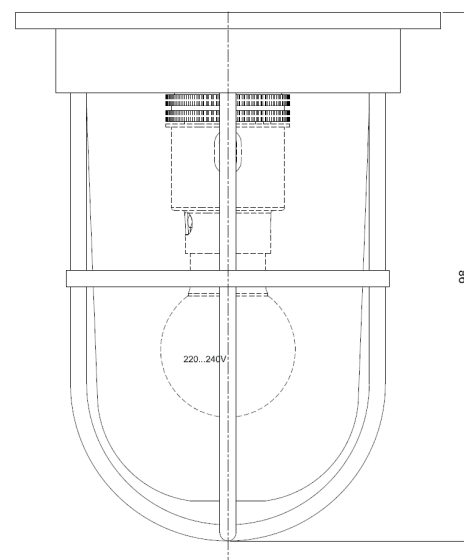

Finishes

Polished Brass
Dark Bronze
Polished Chrome Plated Brass
Brushed Nickel Plated Brass
Brushed Chrome Plated Brass
Polished Nickel Plated Brass