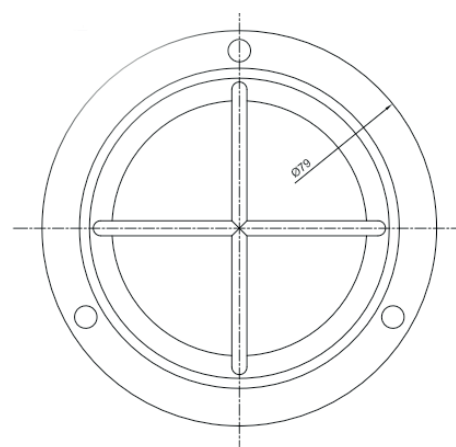

Name **BOUNTY CEILING 230V - LED**
 Number **N020**
 Collection **NAUTIC**

TEKNA

General

Location Indoor
 Main material Brass/glass
 IP rating IP20
 Class I
 Bathroom zone Zone 3
 Voltage 220-240V
 Driver Required No
 Cable length (m) Made to order
 Dimensions (mm/ W-H-D) 79-98-79
 Mounting method CEILING bracket
 Brut weight (kg) .
 Gross weight (kg) .
 Packing (mm / W-H-D) .
 Energy Efficiency % A

Lamp

Light source Bulb
 Number of light sources 1
 Soket Type B15D
 Bulb shape s8
 Max Lamp Length 55mm
 power consumption 1.5W
 Luminous Flux 140lm
 Colour Temp .
 CRI .
 Lifetime .
 Beam angle 360°

Electrical