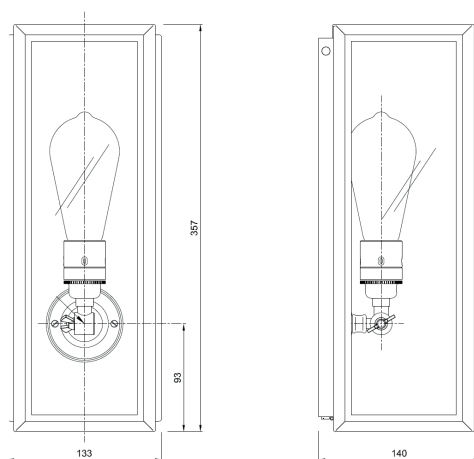

Name **ANNET-C**
 Number **N113**
 Collection **NAUTIC**

TEKNA

General

Location Indoor/outdoor
 Main material Brass/glass
 IP rating IP44
 Class I
 Bathroom zone Zone 3
 Voltage 220-240V
 Driver Required No
 Cable length (m) 0,15
 Dimensions (mm/ W-H-D) W133- H 357 - D140
 Mounting method Wall bracket
 Brut weight (kg) 2,5kg
 Gross weight (kg) 2kg
 Packing (mm / W-H-D) 510x210x190
 Energy Efficiency % 0,78

Lamp

Light source Included
 Number of light sources Caret squirrel cage
 1
 Soket Type E27
 Bulb shape ST64
 Max Lamp Length 165 mm
 power consumption 7,7W
 Luminous Flux 350lm
 Colour Temp 2300K
 CRI >80
 Lifetime 25000hrs.
 Beam angle 360°