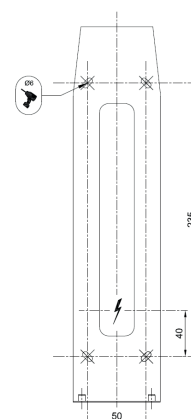

Finishes

■ Dark Bronze
■ Polished Chrome Plated Brass
■ Brushed Nickel Plated Brass
■ Brushed Chrome Plated Brass
■ Polished Nickel Plated Brass