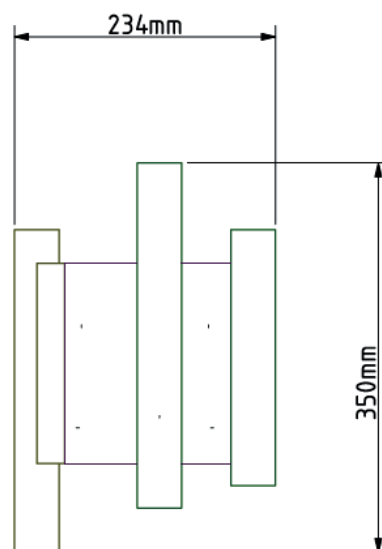

Name **ALDWYCH WALL**
 Number **N169**
 Collection **ARTON**

TEKNA

General

Location Indoor
 Main material Aluminium
 IP rating IP20
 Class I
 Bathroom zone Zone 3
 Voltage 48Vdc
 Driver Required Integrated
 Cable length (m) .
 Dimensions (mm/ W-H-D) .
 Mounting method Wall bracket
 Brut weight (kg) .
 Gross weight (kg) .
 Packing (mm / W-H-D) .
 Energy Efficiency % A

Lamp

Included
 Light source Sora LED Licht engines
 Number of light sources 6
 Soket Type .
 Bulb shape SLE-11
 Max Lamp Length .
 power consumption 6,7W
 Luminous Flux 405lm / 430lm
 Colour Temp 2700K / 3000K
 CRI 95
 Lifetime 35000h
 Beam angle 25° / 36°