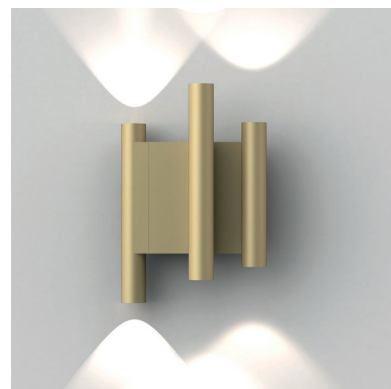

Name **ALDWYCH WALL**
 Number **N169**
 Collection **ARTON**

TEKNA

General

Location Indoor
 Main material Aluminium
 IP rating IP20
 Class I
 Bathroom zone Zone 3
 Voltage 48Vdc
 Driver Required Integrated
 Cable length (m) .
 Dimensions (mm/ W-H-D) .
 Mounting method Wall bracket
 Brut weight (kg) .
 Gross weight (kg) .
 Packing (mm / W-H-D) .
 Energy Efficiency % A

Lamp

Included
 Light source Sora LED Licht engines
 Number of light sources 6
 Soket Type .
 Bulb shape SLE-11
 Max Lamp Length .
 power consumption 6,7W
 Luminous Flux 405lm / 430lm
 Colour Temp 2700K / 3000K
 CRI 95
 Lifetime 35000h
 Beam angle 25° / 36°