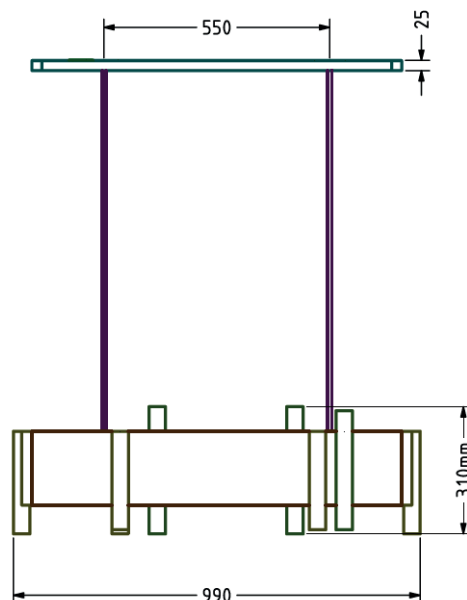

Name **ALDWYCH 1M**
 Number **N142**
 Collection **ARTON**

TEKNA

General

Location Indoor
 Main material Aluminium
 IP rating IP20
 Class I
 Bathroom zone Zone 3
 Voltage 230V
 Driver Required Integrated
 Cable length (m) .
 Dimensions (mm/ W-H-D) .
 Mounting method Suspension rod
 Brut weight (kg) .
 Gross weight (kg) .
 Packing (mm / W-H-D) .
 Energy Efficiency % A

Lamp

Included
 Light source Sora LED Licht engines
 Number of light sources 11
 Soket Type .
 Bulb shape SLE-11
 Max Lamp Length .
 power consumption 6,7W
 Luminous Flux 405lm / 430lm
 Colour Temp 2700K / 3000K
 CRI 95
 Lifetime 35000h
 Beam angle 25° / 36°