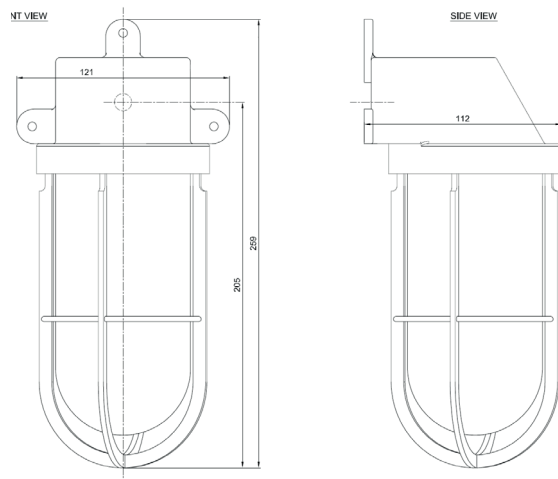

Name **ADMIRAL**
 Number **N114**
 Collection **NAUTIC**

TEKNA

General

Location Indoor/outdoor
 Main material Brass/glass
 IP rating IP44
 Class I
 Bathroom zone Zone 3
 Voltage 230V
 Driver Required No
 Cable length (m) Internal connection
 Dimensions (mm/ W-H-D) W123-H259-D125
 Mounting method Wall mounting
 Brut weight (kg) 2,5kg
 Gross weight (kg) 2kg
 Packing (mm / W-H-D) 370x270x160
 Energy Efficiency % A

Lamp

Included
 Light source E27 lamp
 Number of light sources .
 Soket Type .
 Bulb shape .
 Max Lamp Length .
 power consumption 4w
 Luminous Flux 470lm
 Colour Temp 2700K
 CRI .
 Lifetime 25000hrs.
 Beam angle .