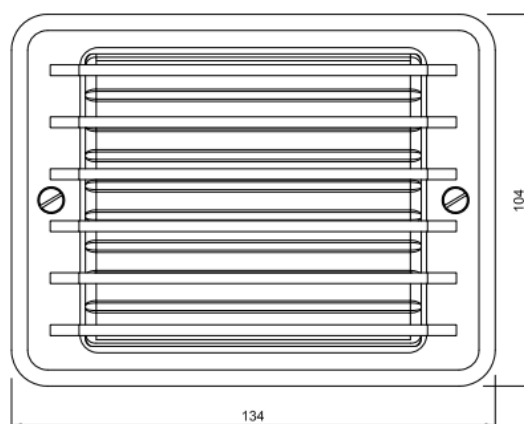

Name **STEPLIGHT 230V - LED**
 Number **N014**
 Collection **NAUTIC**

TEKNA

General

Location Indoor/outdoor
 Main material Brass/ glass
 IP rating IP54
 Class .
 Bathroom zone Zone 3
 Voltage 230V
 Driver required No
 Cable length (m) .
 Dimensions (mm) 100-86-39
 Mounting method Wall mounted
 Brut weight (kg) .
 Gross weight (kg) .
 Packing (mm) .
 Energy Efficiency % .

Lamp

Light source Led module
 Number of light sources 1
 Socket type .
 Bulb shape COB
 Max lamp length (mm) .
 Power consumption 4.3W
 Luminous Flux 335lm
 Color temperature 2700K
 CRI .
 Lifetime .
 Beam angle .