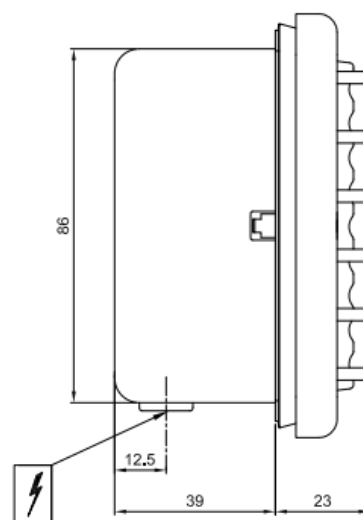

Finishes

Polished Brass
Dark Bronze
Polished Chrome Plated Brass
Brushed Nickel Plated Brass
Brushed Chrome Plated Brass