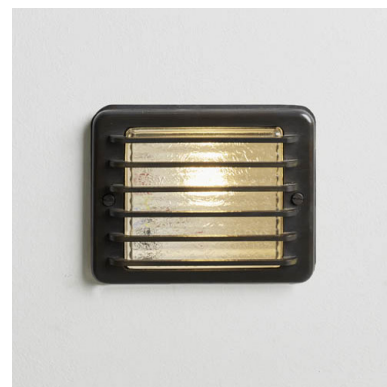

Name **STEPLIGHT 230V - LED**
 Number **N014**
 Collection **NAUTIC**

TEKNA

General

Location Indoor/outdoor
 Main material Brass/ glass
 IP rating IP54
 Class .
 Bathroom zone Zone 3
 Voltage 230V
 Driver required No
 Cable length (m) .
 Dimensions (mm) 100-86-39
 Mounting method Wall mounted
 Brut weight (kg) .
 Gross weight (kg) .
 Packing (mm) .
 Energy Efficiency % .

Lamp

Light source Led module
 Number of light sources 1
 Socket type .
 Bulb shape COB
 Max lamp length (mm) .
 Power consumption 4.3W
 Luminous Flux 335lm
 Color temperature 2700K
 CRI .
 Lifetime .
 Beam angle .

Electrical

Switched No
 Battery No
 Dimmable .
 Dimming range .
 Dimming method .
 Supply frequency 50Hz
 Driver/ballast voltage .
 Efficiency .

Finishes

 Polished Brass
 Dark Bronze
 Polished Chrome Plated Brass
 Brushed Nickel Plated Brass
 Brushed Chrome Plated Brass