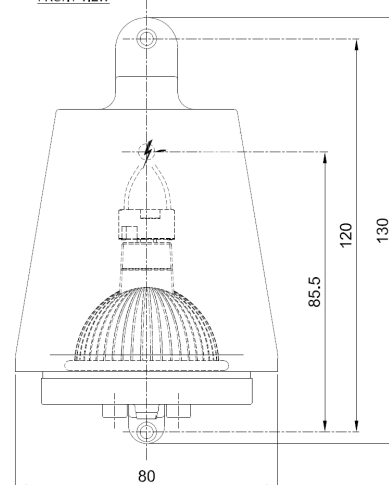

Lamp

Included
Light source LED Soraa Vivid 12VMR16 GU5,3
Number of light sources .
Socket type .
Bulb shape .
Max lamp length (mm) .
Power consumption 9W
Luminous Flux 490lm
Color temperature 3000K
CRI 95
Lifetime .
Beam angle .

FRONT VIEW