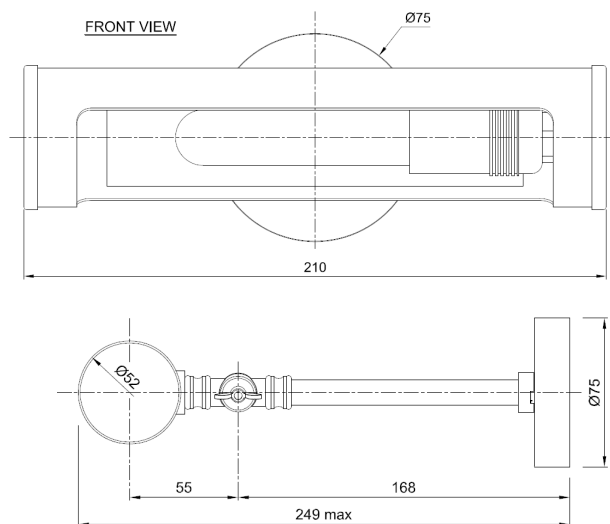

Name **PICTURE LIGHT SMALL**
 Number **N145**
 Collection **NAUTIC**

TEKNA

General

Location Indoor
 Main material Brass/glass
 IP rating IP20
 Class I
 Bathroom zone Zone 3
 Voltage 230V
 Driver required .
 Cable length (m) 0,15
 Dimensions (mm) 210-115-249
 Mounting method Wall bracket
 Brut weight (kg) 1,5
 Gross weight (kg) 1
 Packing (mm) 370x270x160
 Energy Efficiency % A+

Lamp

Included
 Light source Filament LED
 Number of light sources 1
 Socket type E14
 Bulb shape T25
 Max lamp length (mm) 115mm
 Power consumption 4w
 Luminous Flux 260lm
 Color temperature 2200k
 CRI 95
 Lifetime 25000
 Beam angle 360°