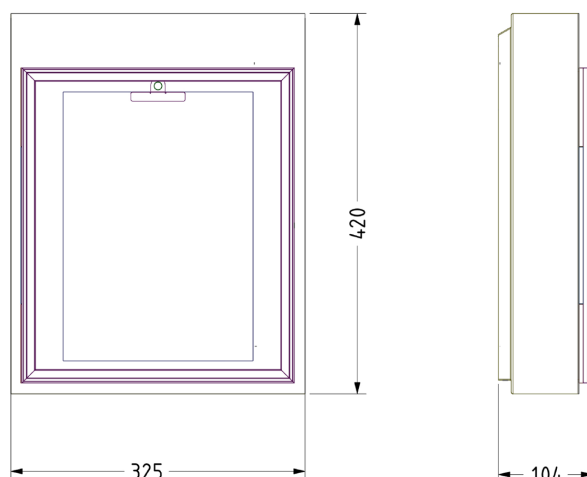

Name **MENUBOX A4**
Number **N161**
Collection **NAUTIC**

TEKNA

General

Location Indoor/outdoor
Main material Brass/glass
IP rating IP44
Class I
Bathroom zone Zone 3
Voltage 230V
Driver required Included
Cable length (m) 0,3
Dimensions (mm) 235-420-103
Mounting method Wall bracket
Brut weight (kg) .
Gross weight (kg) .
Packing (mm) .
Energy Efficiency % A

Lamp

Included
Light source Philips LED Module
Number of light sources 1
Socket type .
Bulb shape .
Max lamp length (mm) .
Power consumption 6,4W
Luminous Flux 1045lm
Color temperature 3000K
CRI 80
Lifetime 61000
Beam angle -180°