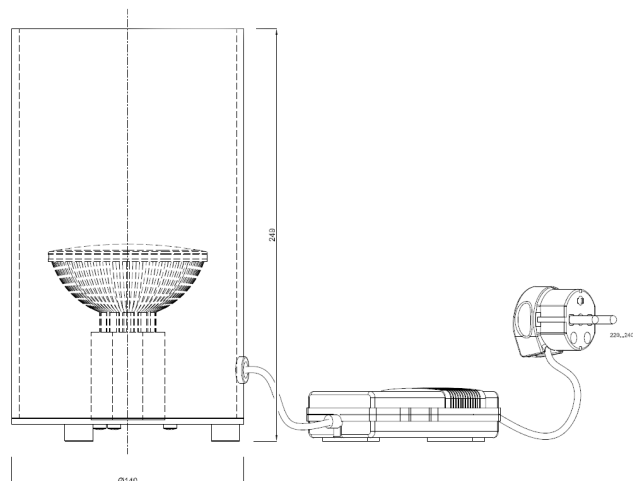

Name **FLOOR OD**
 Number **N160**
 Collection **ARTON**

TEKNA

General

Location Indoor
 Main material Brass/glass
 IP rating IP20
 Class I
 Bathroom zone Zone 3
 Voltage 230V
 Driver required Integrated
 Cable length (m) 2
 Dimensions (mm) .
 Mounting method Standing alone
 Brut weight (kg) 1.7
 Gross weight (kg) 1.3
 Packing (mm) 160x160x40
 Energy Efficiency % A

Lamp

Included
 Light source retrofit led
 Number of light sources 1
 Socket type E27
 Bulb shape Par 30
 Max lamp length (mm) .
 Power consumption 9W
 Luminous flux 820lm
 Color temperature 3000K
 CRI 89
 Lifetime 40000h
 Beam angle 60°