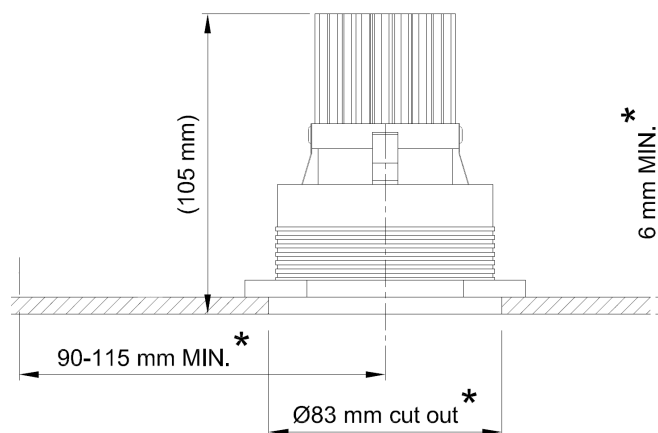

Name **FLATSPOT 2 TRIMLESS GU10 - LED**  
Number **F012**  
Collection **FLATSPOT**

**TEKNA**

## General

Location Indoor  
Main material Aluminum alloy  
IP rating IP40  
Class I  
Bathroom zone Zone 3  
Voltage 230Vac  
CC 0,04A / 0,05A  
Driver required No  
Cable length (m) 0,2  
Dimensions (mm) .  
Mounting method Ceiling installation kit  
Brut weight (kg) 0.300  
Gross weight (kg) 0.200  
Packing (mm) 160x110x90  
Energy Efficiency % .

## Lamp

Light source Soraa retrofit led  
Number of light sources 1  
Socket type GU10  
Bulb shape MR16  
Max lamp length (mm) 54,5  
Power consumption 7,5W / 9,5W  
Driver-LumiNous Flux 390lm / 465lm  
Color temperature 2700K / 3000K  
CRI 95  
Lifetime 25000  
Beam angle 10° / 25° / 36° / 60°