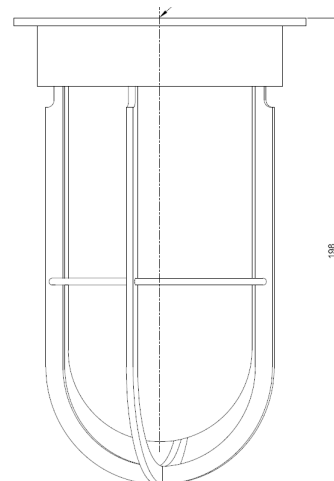

Name **DOCKLIGHT CEILING**  
 Number **N011**  
 Collection **NAUTIC**

**TEKNA**

## General

Location Indoor/outdoor  
 Main material Brass/glass  
 IP rating IP44  
 Class .  
 Bathroom zone Zone 3  
 Voltage 230V  
 Driver required No  
 Cable length (m) .  
 Dimensions (mm) 125-198-125  
 Mounting method Ceiling bracket  
 Brut weight (kg) .  
 Gross weight (kg) .  
 Packing (mm) .  
 Energy Efficiency % A++

## Lamp

Light source Bulb  
 Number of light sources 1  
 Socket type E27  
 Bulb shape A60  
 Max lamp length (mm) 110mm  
 Power consumption 4.5W  
 Luminous flux 470lm  
 Color temperature 2700K  
 CRI 80  
 Lifetime 15000  
 Beam angle 360°