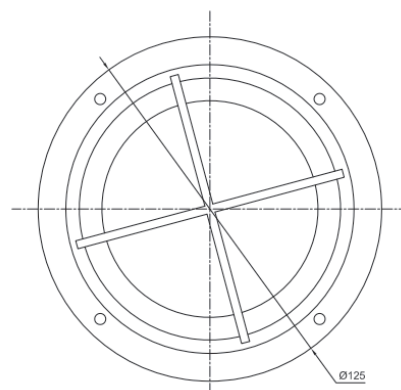

Finishes

Polished Brass
Dark Bronze
Polished Chrome Plated Brass
Brushed Nickel Plated Brass
Brushed Chrome Plated Brass
Polished Nickel Plated Brass