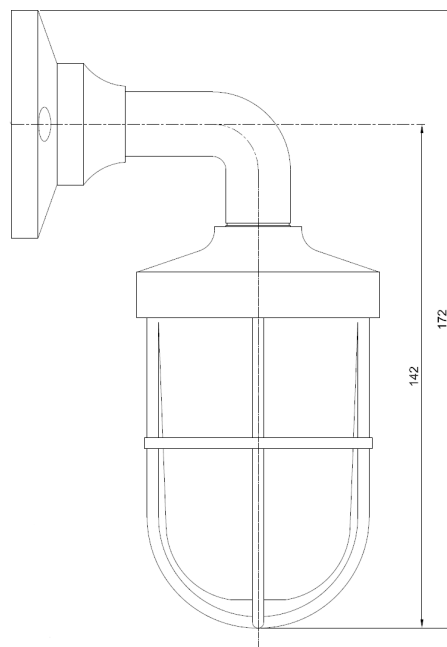

Name **BOUNTY WALL 230V - LED**
 Number **N022**
 Collection **NAUTIC**

TEKNA

General

Location Indoor
 Main material Brass/glass
 IP rating IP44
 Class I
 Bathroom zone Zone 3
 Voltage 220-240V
 Driver required No
 Cable length (m) -
 Dimensions (mm) 64-172-87
 Mounting method Wall bracket
 Brut weight (kg) .
 Gross weight (kg) .
 Packing (mm) .
 Energy Efficiency % A

Lamp

Light source Bulb
 Number of light sources 1
 Socket type B15D
 Bulb shape s8
 Max lamp length (mm) 55mm
 Power consumption 25W
 Luminous flux 140lm
 Color temperature 2700K
 CRI .
 Lifetime .
 Beam angle 360°