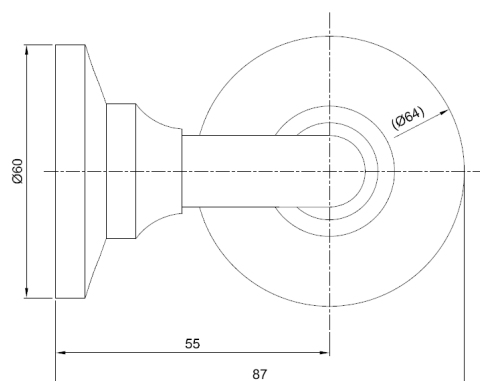

Finishes

Polished Brass
Dark Bronze
Polished Chrome Plated Brass
Brushed Nickel Plated Brass
Brushed Chrome Plated Brass
Polished Nickel Plated Brass