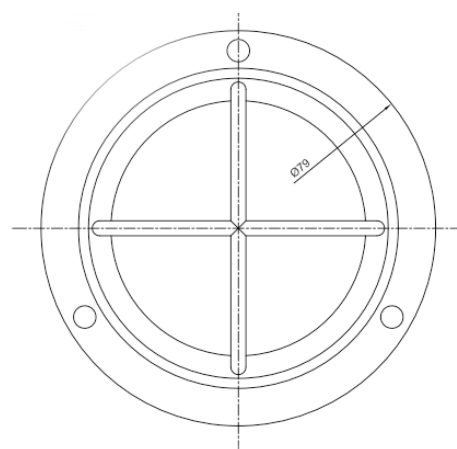

Name **BOUNTY CEILING 230V - LED**
 Number **N020**
 Collection **NAUTIC**

TEKNA

General

Location Indoor
 Main material Brass/glass
 IP rating IP44
 Class I
 Bathroom zone Zone 3
 Voltage 220-240V
 Driver required No
 Cable length (m) -
 Dimensions (mm) 79-98-79
 Mounting method Ceiling bracket
 Brut weight (kg) .
 Gross weight (kg) .
 Packing (mm) .
 Energy Efficiency % A

Lamp

Light source Bulb
 Number of light sources 1
 Socket type B15D
 Bulb shape s8
 Max lamp length (mm) 55mm
 Power consumption 25W
 Luminous flux 140lm
 Color temperature 2700K
 CRI .
 Lifetime .
 Beam angle 360°