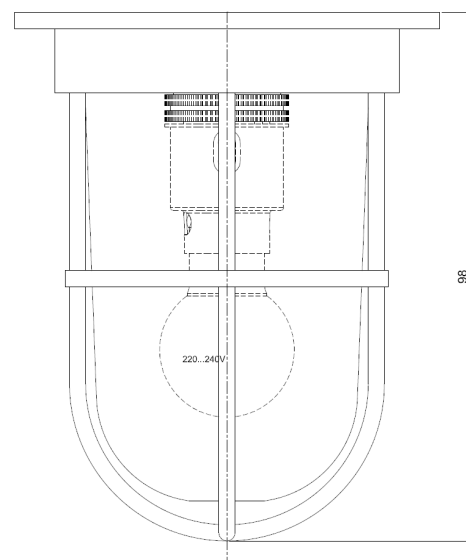

Finishes

Polished Brass
Dark Bronze
Polished Chrome Plated Brass
Brushed Nickel Plated Brass
Brushed Chrome Plated Brass
Polished Nickel Plated Brass