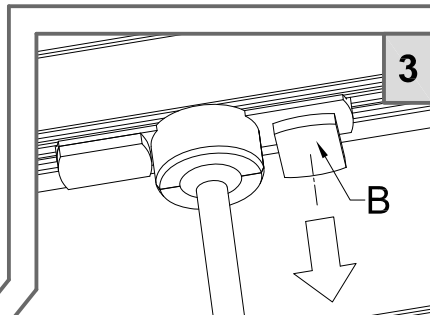

note:
EU-Track adaptor available on request

GU10 LED REPLACEMENT

GENERAL DIMENSIONS