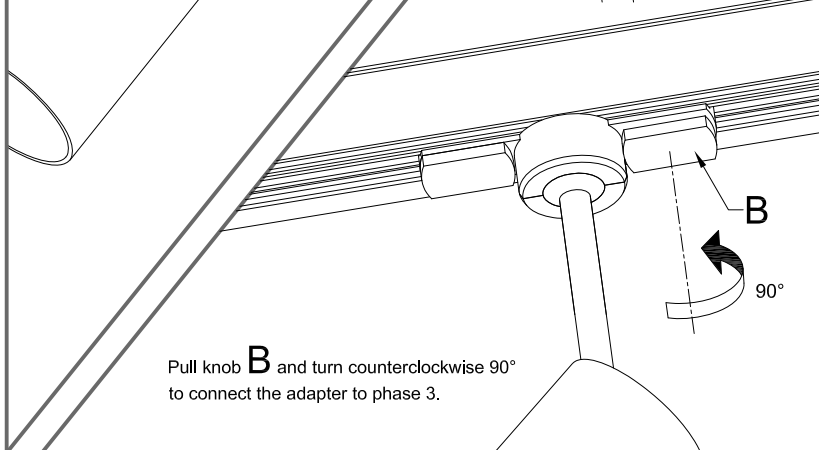

note:
EU-Track adaptor available on request

GU10 LED REPLACEMENT

GENERAL DIMENSIONS