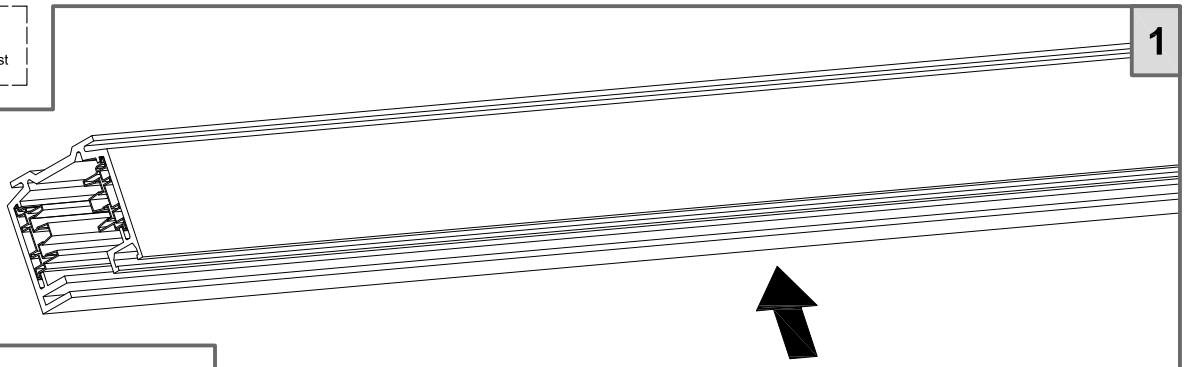

note:
EU-Track adaptor available on request

GU10 LED REPLACEMENT

GENERAL DIMENSIONS