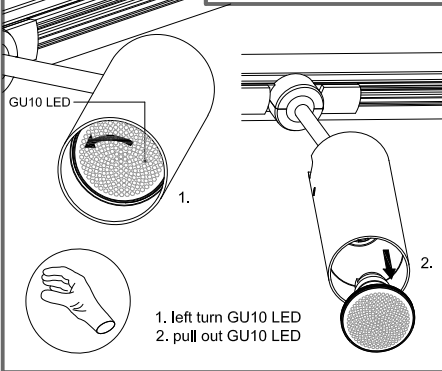

note:
EU-Track adaptor available on request

GU10 LED REPLACEMENT

GENERAL DIMENSIONS