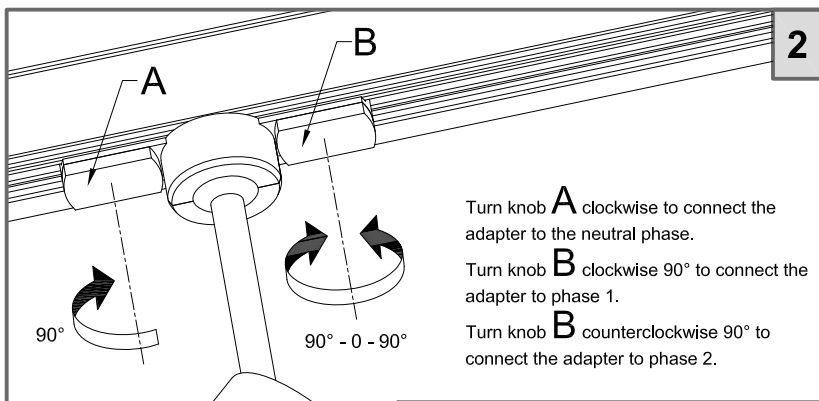

note:
EU-Track adaptor available on request

GU10 LED REPLACEMENT

GENERAL DIMENSIONS