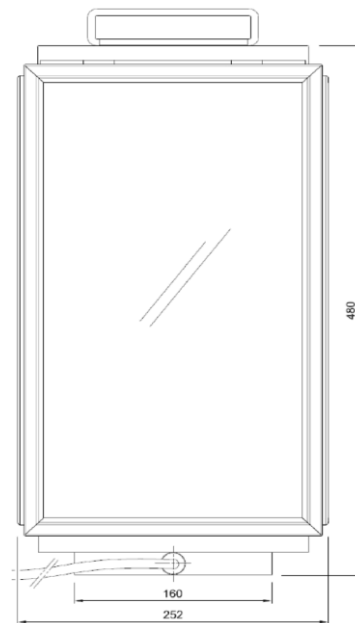

Name
Number
Collection

**ILFORD FLOOR DALI
N201
NAUTIC**

TEKNA

General

Location	Outdoor
Material	Brass / Glass
IP rating	IP44 (LED IP55/Dali IP65)
Class	I
Bathroom zone	Zone 3
Voltage	230V
Driver required	Integrated
Cable Length (m)	5m - 5G0,75mm ²
Dimensions (mm)	252x480x252 Floor
Mounting method	bracket
Gross Weight (kg)	5,5
Packaging (mm)	460x460x950
Energy efficiency	A

Lamp

	Included
Light source	High power LED
Number of light sources	1
Socket type	.
Bulb shape	COB
Max lamp length (mm)	.
Power consumption	6W
Luminous flux	600lm
Color temperature	2700K
CRI	>90
Lifetime	50.000h
Beam angle	.